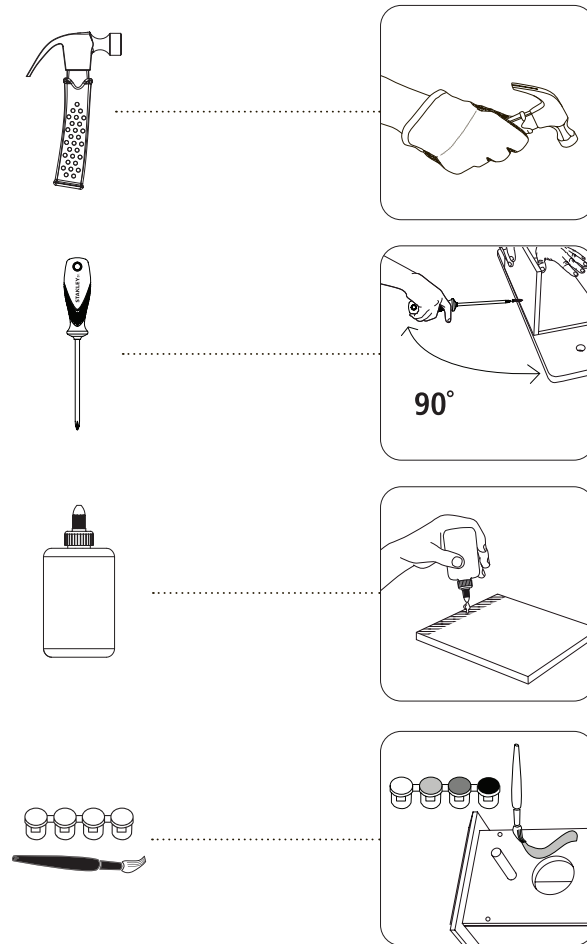

5+

STANLEY® Jr.

MINI BIRDHOUSE KIT

ASSEMBLY INSTRUCTIONS

ATTENTION! Parental guidance and direct supervision required at all times.

STANLEY® Jr.

ASSEMBLY INSTRUCTIONS

30min

Products are manufactured by:

Red Tool Box Ltd.
Lishui, Zhejiang Province, China
Made in China

WARNING:

CHOKING HAZARD-
Small parts.
Not for children under 3 yrs.

CAUTION:

FUNCTIONAL SHARP POINTS
AND EDGES- Use with care.
Adult Supervision Recommended.