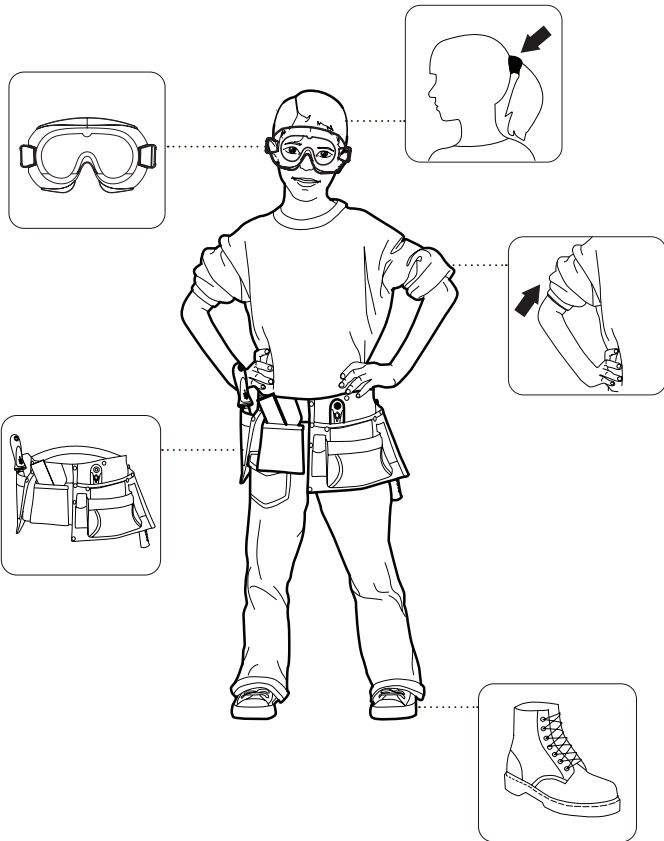

5+

STANLEY® Jr.

MINI BIRDHOUSE KIT

ASSEMBLY INSTRUCTIONS

ATTENTION! Parental guidance and direct supervision required at all times.

STANLEY® Jr.

ASSEMBLY INSTRUCTIONS

30min

Products are manufactured by:

Red Tool Box Ltd.
Lishui, Zhejiang Province, China
Made in China

WARNING:

CHOKING HAZARD-
Small parts.
Not for children under 3 yrs.

CAUTION:

FUNCTIONAL SHARP POINTS
AND EDGES- Use with care.
Adult Supervision Recommended.