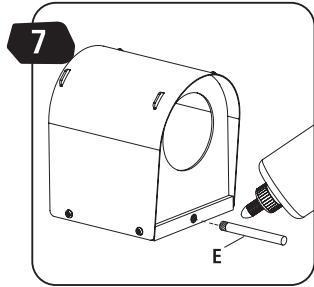

5+

STANLEY® Jr.

MINI BIRDHOUSE KIT

ASSEMBLY INSTRUCTIONS

ATTENTION! Parental guidance and direct supervision required at all times.

STANLEY® Jr.

ASSEMBLY INSTRUCTIONS

30min