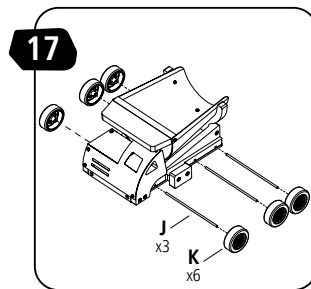

5+

STANLEY[®] Jr.

DUMP TRUCK KIT

ASSEMBLY INSTRUCTIONS

ATTENTION! Parental guidance and direct supervision required at all times.

STANLEY[®] Jr.

ASSEMBLY INSTRUCTIONS

60min