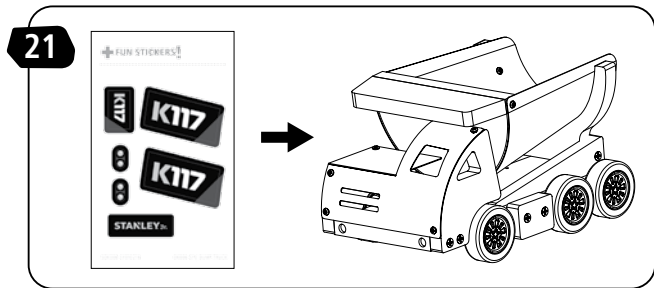

5+

STANLEY[®] Jr.

DUMP TRUCK KIT

ASSEMBLY INSTRUCTIONS

ATTENTION! Parental guidance and direct supervision required at all times.

STANLEY[®] Jr.

ASSEMBLY INSTRUCTIONS

60min

STANLEY® Jr.

Stanley, The Stanley Logo, The Notched Rectangle and the Yellow and Black Diagonal Package Design are all trademarks of Stanley Black & Decker, Inc. or an affiliate thereof and are used under license.