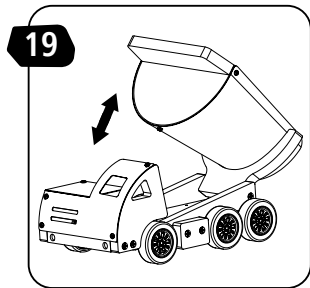

5+

STANLEY[®] Jr.

DUMP TRUCK KIT

ASSEMBLY INSTRUCTIONS

ATTENTION! Parental guidance and direct supervision required at all times.

STANLEY[®] Jr.

ASSEMBLY INSTRUCTIONS

60min