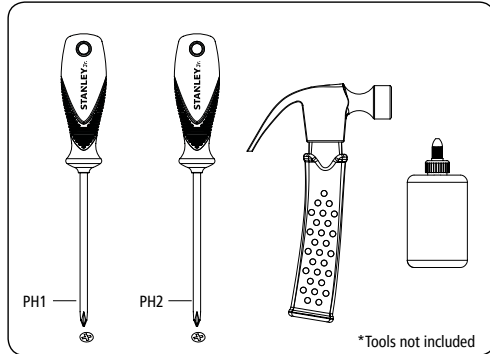

ASSEMBLY INSTRUCTIONS

60min