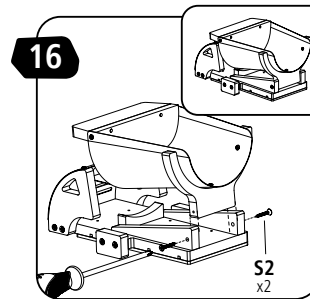

5+

STANLEY[®] Jr.

DUMP TRUCK KIT

ASSEMBLY INSTRUCTIONS

ATTENTION! Parental guidance and direct supervision required at all times.

STANLEY[®] Jr.

ASSEMBLY INSTRUCTIONS

60min