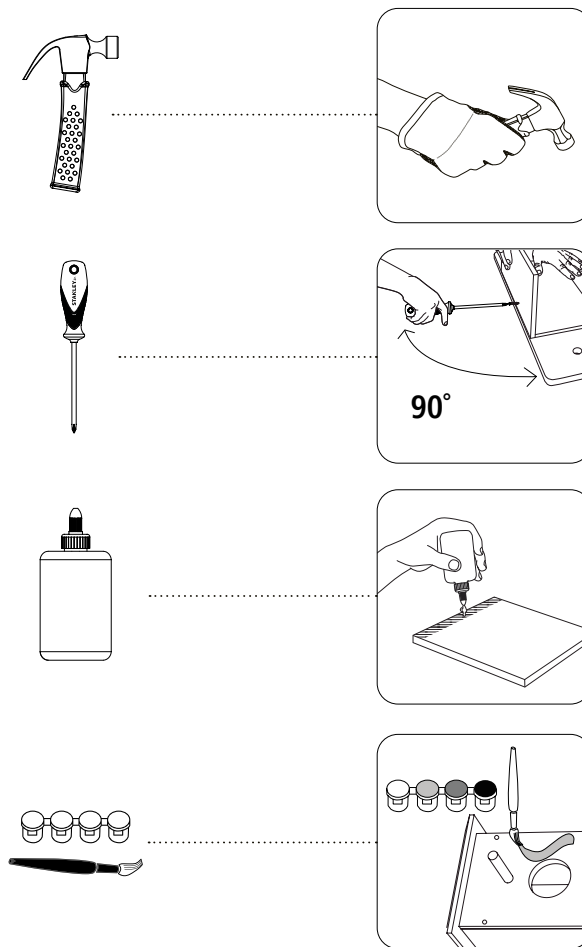

5+

STANLEY[®] Jr.

DUMP TRUCK KIT

ASSEMBLY INSTRUCTIONS

ATTENTION! Parental guidance and direct supervision required at all times.

STANLEY[®] Jr.

ASSEMBLY INSTRUCTIONS

60min

Products are manufactured by:

Red Tool Box Ltd.
Yun He, Zhejiang Province, China
Made in China

WARNING:

CHOKING HAZARD-
Small parts.
Not for children under 3 yrs.

CAUTION:
FUNCTIONAL SHARP POINTS
AND EDGES- Use with care.
Adult Supervision Recommended.