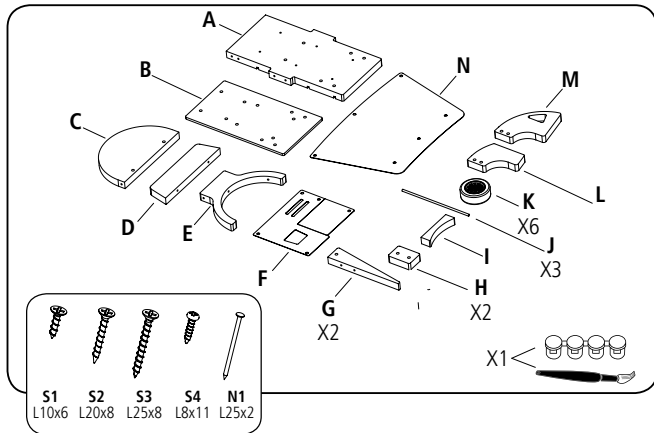

5+

STANLEY[®] Jr.

DUMP TRUCK KIT

ASSEMBLY INSTRUCTIONS

ATTENTION! Parental guidance and direct supervision required at all times.

STANLEY[®] Jr.

ASSEMBLY INSTRUCTIONS

60min

Products are manufactured by:

Red Tool Box Ltd.
Yun He, Zhejiang Province, China
Made in China

WARNING:

CHOKING HAZARD-
Small parts.
Not for children under 3 yrs.

CAUTION:
FUNCTIONAL SHARP POINTS
AND EDGES- Use with care.
Adult Supervision Recommended.